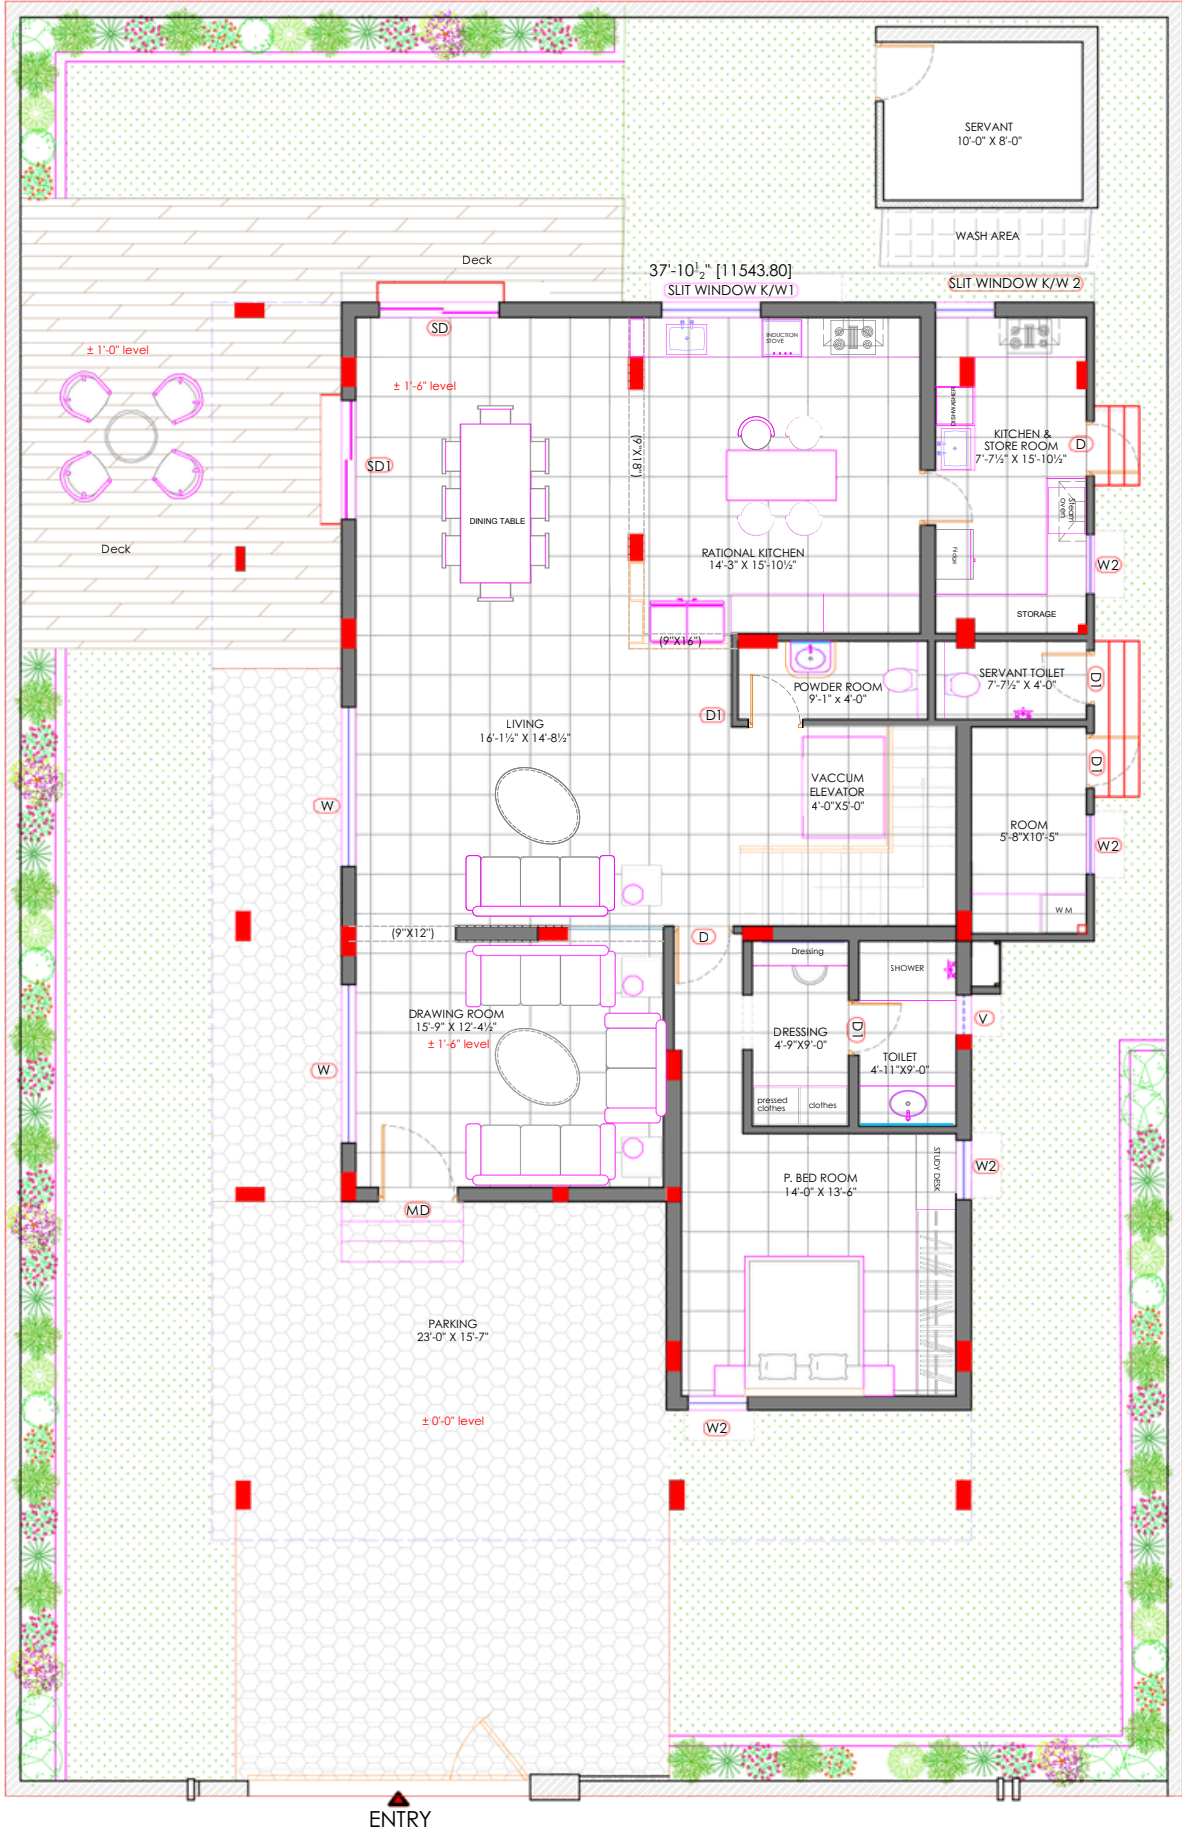

+91 86888 17875

info@apsedesign.com

Splendid Aparna Palm Meadows, Kompally, Hyderabad

+8" round frame with white finish

profile light

Splendid Aparna Palm Meadows, Kompally, Hyderabad

Splendid Aparna Palm Meadows, Kompally, Hyderabad