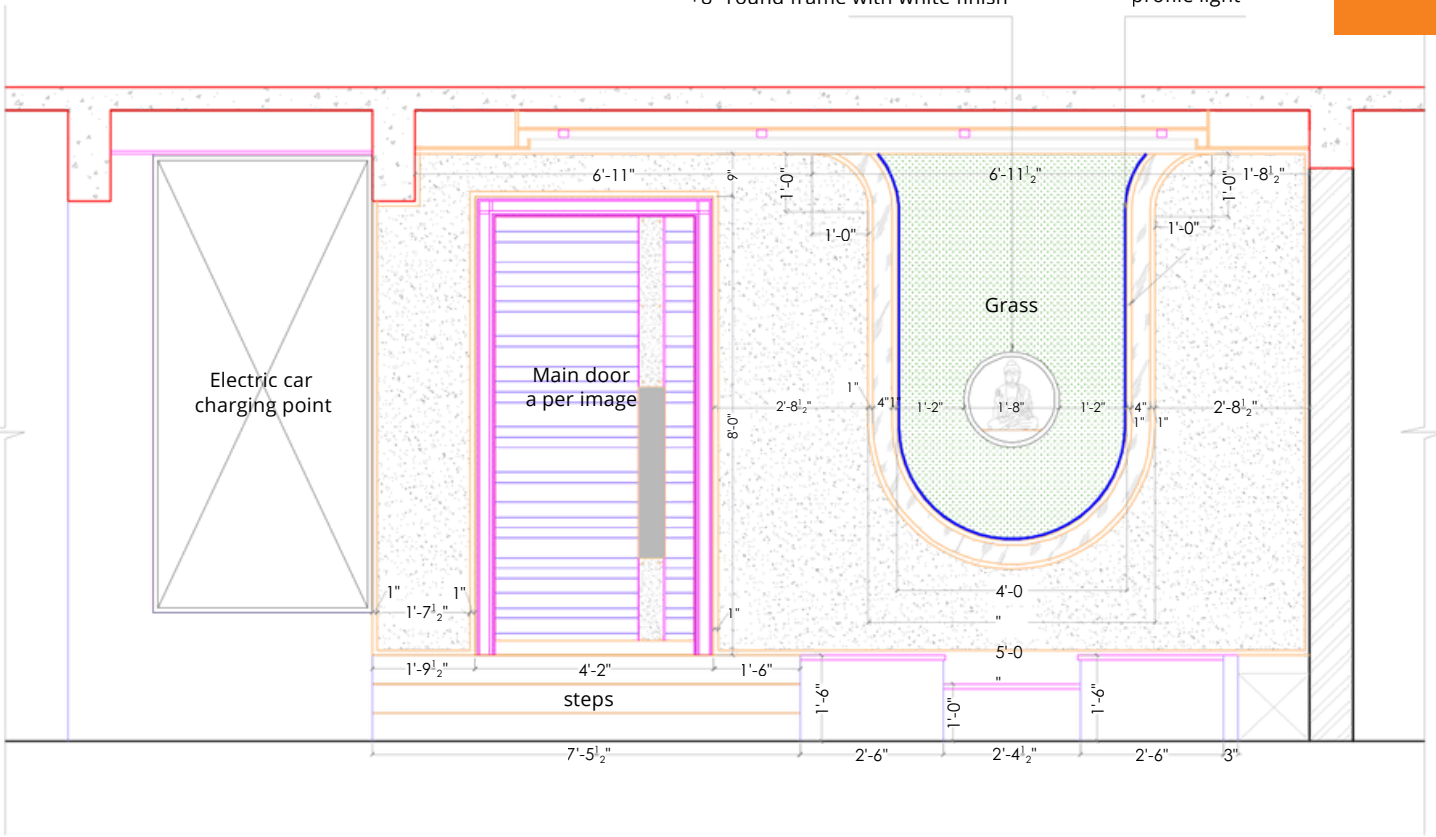

+91 86888 17875

info@apsedesign.com

Splendid Aparna Palm Meadows, Kompally, Hyderabad

+8" round frame with white finish

profile light

Splendid Aparna Palm Meadows, Kompally, Hyderabad

Splendid Aparna Palm Meadows, Kompally, Hyderabad