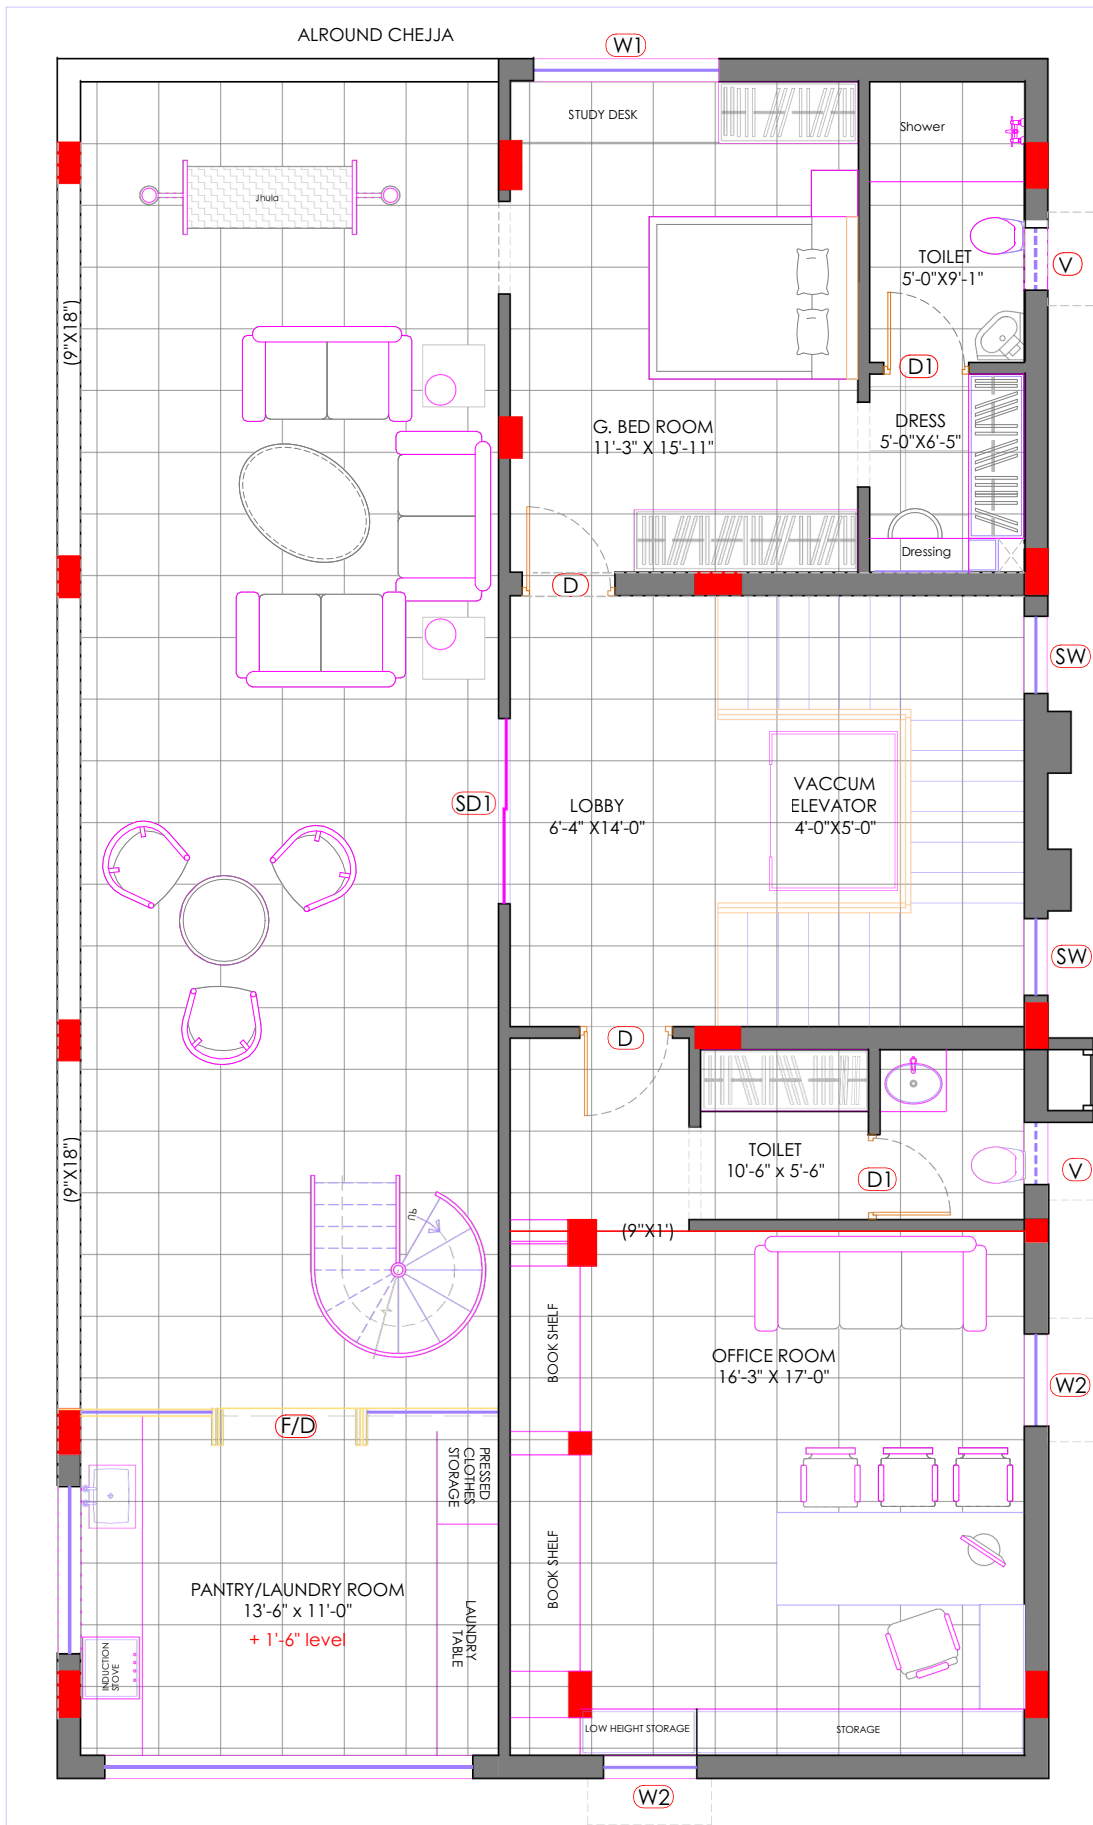

Splendid Aparna Palm Meadows, Kompally, Hyderabad

Splendid Aparna Palm Meadows, Kompally, Hyderabad

APSE design

Architecture & Interiors

crafting since 2011

Our Prestigious Clients

APSE Design Pvt. Ltd, Plot No.15&16, Triveni Building, 4th Floor, Image Gardens Road,
Silicon Valley, Madhapur, Hyderabad, Telangana - 500081